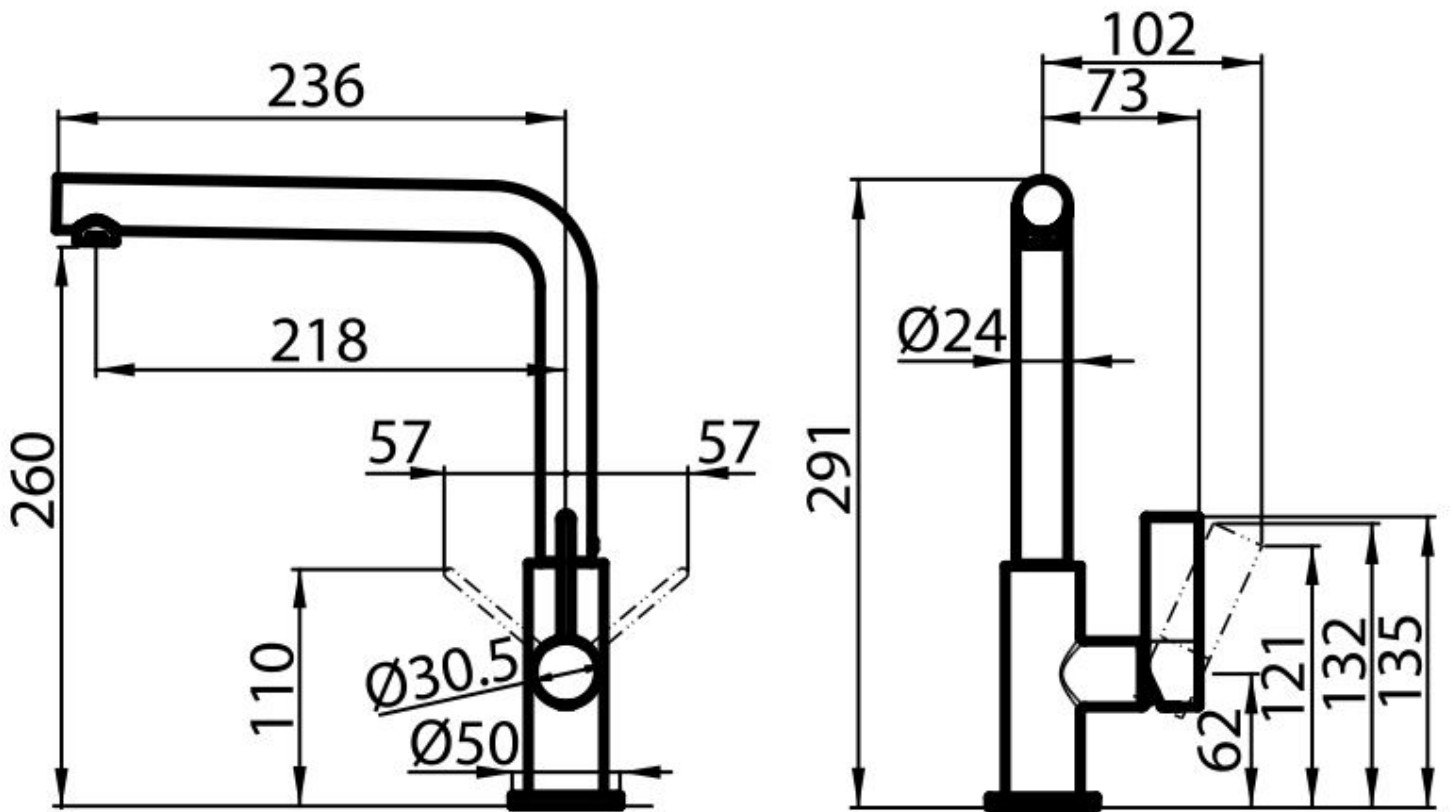

TECHNICAL DATA